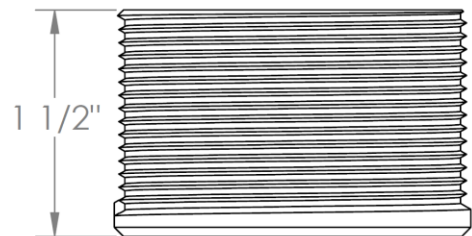

LDSSC

Linear Shower Drain Collar
Stainless Steel

Meets the applicable requirements of ASME A112.18.1-2005/CSA B125.1-05, entitled "Plumbing Supply Fittings"

WATERMARK DESIGNS 3/13/2019

350 Dewitt Ave Brooklyn NY 11207 USA T 718 257 2800 F 718 257 2144 info@watermark-designs.com