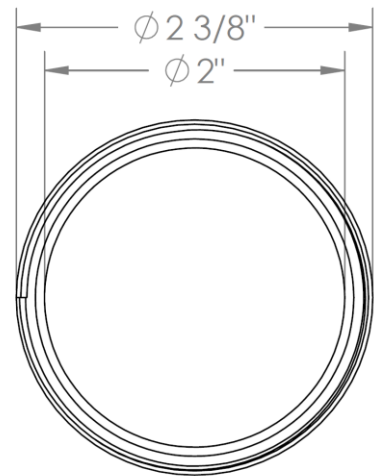

LDSSC

Linear Shower Drain Collar
Stainless Steel

Meets the applicable requirements of ASME A112.18.1-2005/CSA B125.1-05, entitled "Plumbing Supply Fittings"

WATERMARK DESIGNS 3/13/2019

350 Dewitt Ave Brooklyn NY 11207 USA T 718 257 2800 F 718 257 2144 info@watermark-designs.com